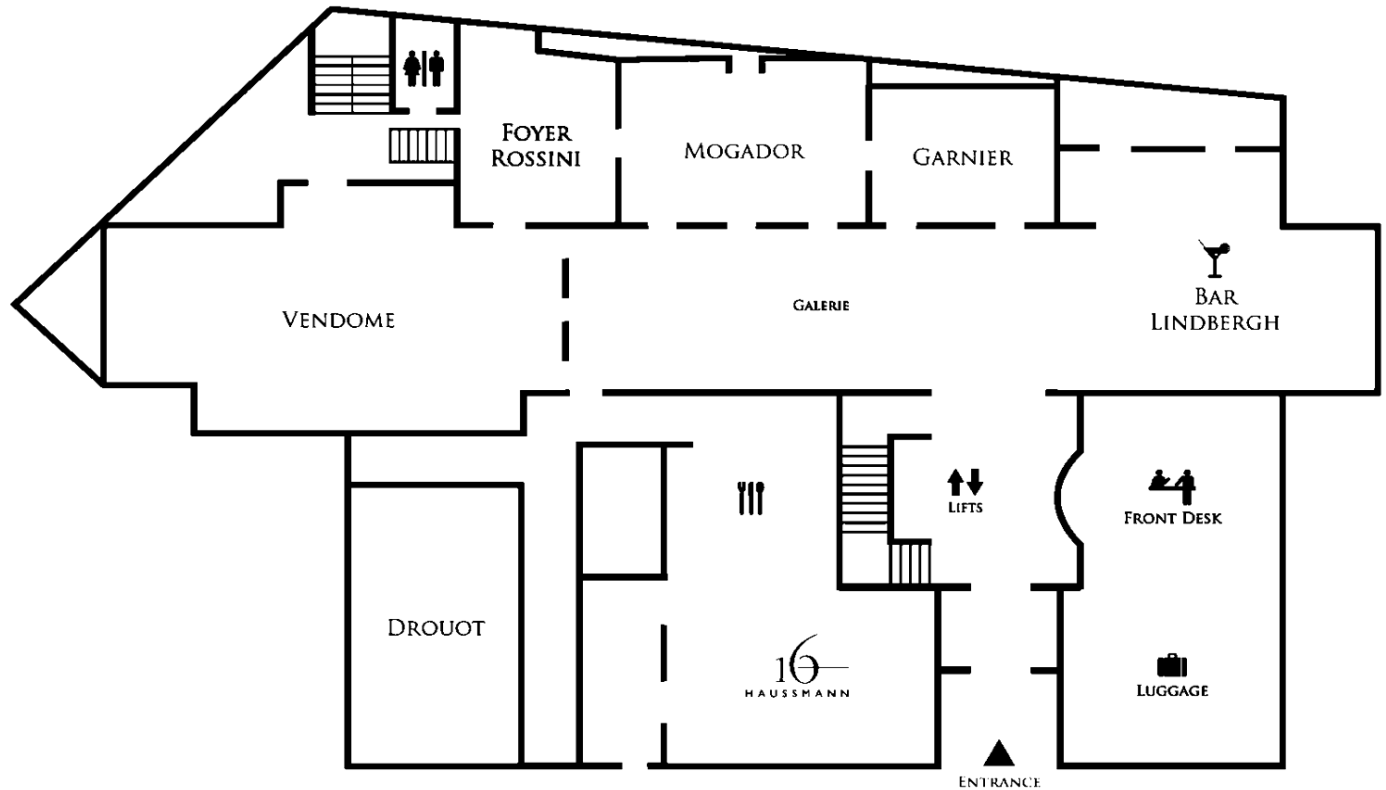

FIRST FLOOR - MEETING ROOMS

Meeting Room	m²	sqft	U Shape	Ovale	Board	Class	Theater	Banquet	Cabaret	Buffet	Cocktail
Vendôme	240	2583	50	54	58	120	200	150	70	120	250
Mogador	85	915	30	30	38	42	90	72	40	62	90
Drouot	80	861	30	30	36	42	90	60	40	50	80
Garnier	55	592	22	22	26	24	50	48	24	30	40