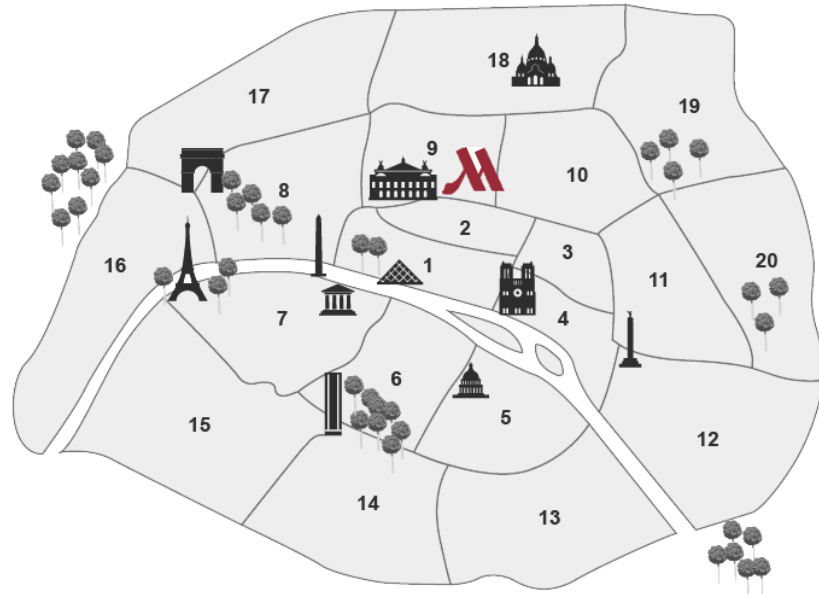

## Eiffel Tower view

Meeting Room	m <sup>2</sup>	sqft	U Shape	Ovale	Board	Class	Theater	Banquet	Cabaret	Buffet	Cocktail
801	15	161	-	-	8	-	-	-	-	-	-
802	20	215	-	-	12	-	-	-	-	-	-
803	20	215	-	-	12	-	-	-	-	-	-
804	20	215	-	-	12	-	-	-	-	-	-
805	20	215	-	-	12	-	-	-	-	-	-

# Location

### Saint Lazare train station

 10 minutes walking distance

### Opera Garnier

 5 minutes walking distance