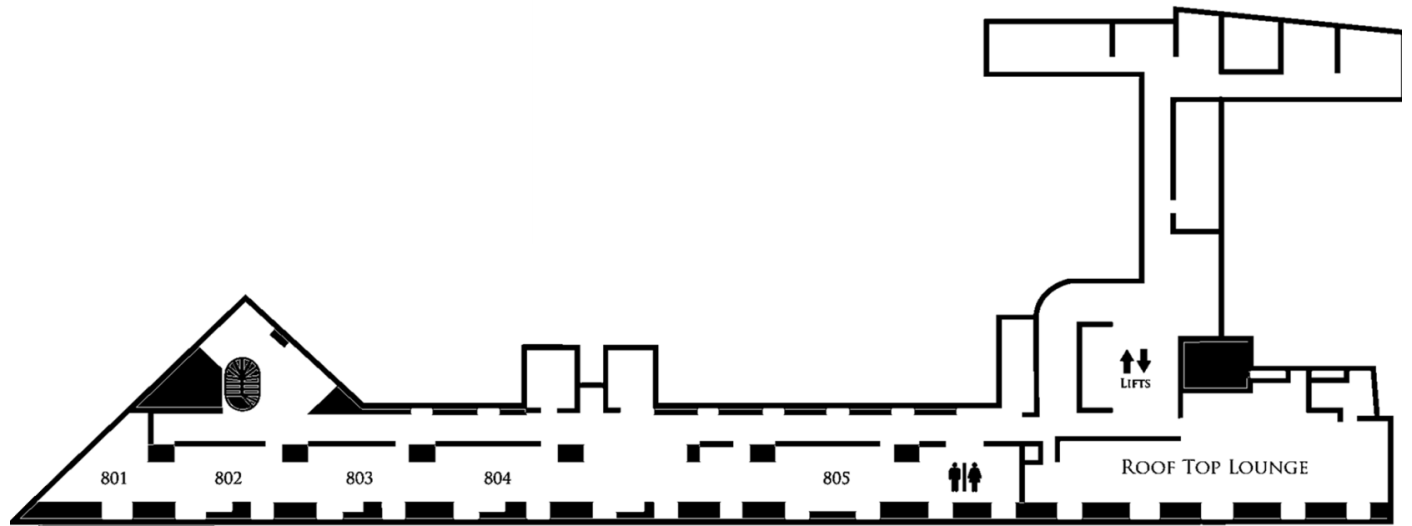

8th FLOOR - MEETING ROOMS

Eiffel Tower view

Meeting Room	m²	sqft	U Shape	Ovale	Board	Class	Theater	Banquet	Cabaret	Buffet	Cocktail
801	15	161	-	-	8	-	-	-	-	-	-
802	20	215	-	-	12	-	-	-	-	-	-
803	20	215	-	-	12	-	-	-	-	-	-
804	20	215	-	-	12	-	-	-	-	-	-
805	20	215	-	-	12	-	-	-	-	-	-